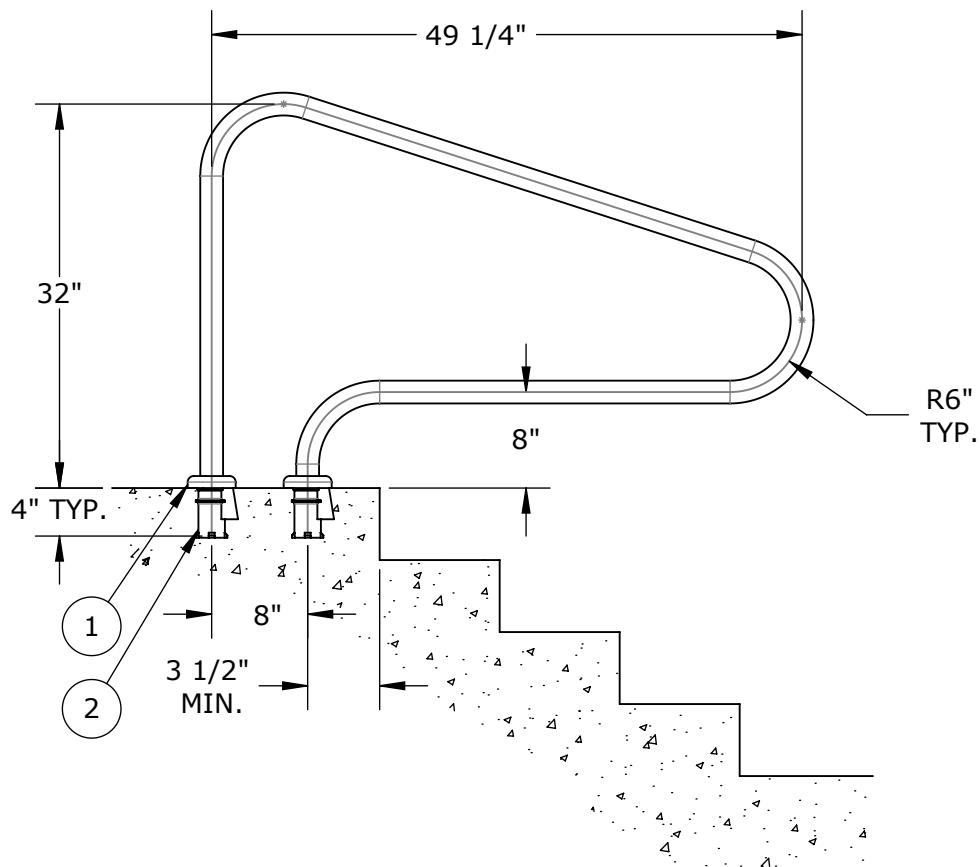

50" 3-BEND DECK TO DECK HAND RAIL

1. (2) ESCUTCHEON INCLUDED W/ COATING OPTIONS ONLY
2. (2) ANCHOR NOT INCLUDED

THE INTENT OF THIS SUBMITTAL IS TO PROVIDE PRODUCT DATA ONLY.
PLEASE VERIFY WITH A REPRESENTATIVE AT INTER-FAB FOR PROJECT SPECIFIC REQUIREMENTS

PC POWDER COAT
TP THERMO PLASTIC
MG MARINE GRADE

PLEASE CALL
CUSTOMER
SERVICE FOR
SPECIFIC
COMMERCIAL
RAIL COATING
AVAILABILITY

ENGINEERING DATA

PRODUCT: 50" 3-BEND DECK TO DECK HAND RAIL

PRODUCT#: D3D50065

CREATED: 6/30/2016

MATERIAL: 1.90 x .065

ICA | **INTER-FAB**
commercial aquatics