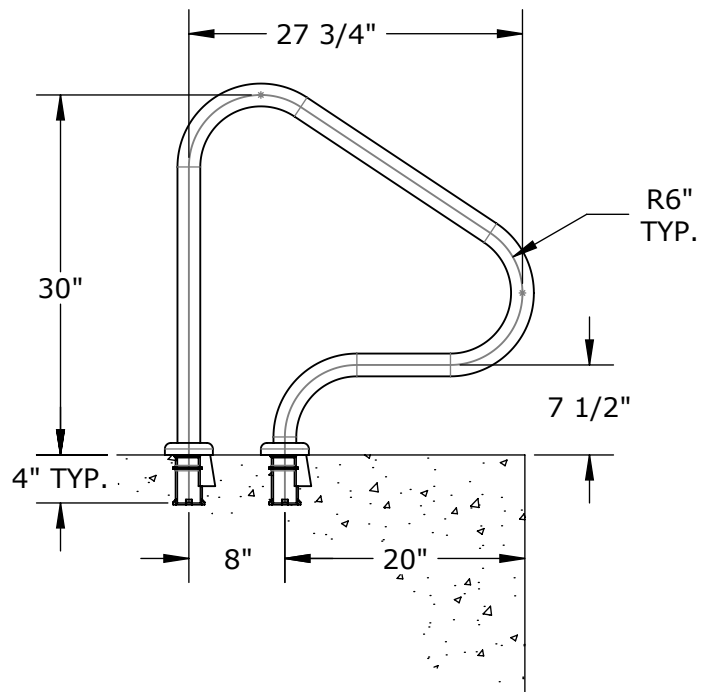

FIGURE 4 GRAB RAIL (PAIR)

1. (2) ESCUTCHEON INCLUDED W/ COATING OPTIONS ONLY
2. (2) ANCHOR NOT INCLUDED

! THE INTENT OF THIS SUBMITTAL IS TO PROVIDE PRODUCT DATA ONLY.
PLEASE VERIFY WITH A REPRESENTATIVE AT INTER-FAB FOR PROJECT SPECIFIC REQUIREMENTS

PC POWDER COAT	PLEASE CALL CUSTOMER SERVICE FOR SPECIFIC COMMERCIAL RAIL COATING AVAILABILITY
TP THERMO PLASTIC	
MG MARINE GRADE	

ENGINEERING DATA

PRODUCT: FIGURE 4 GRAB RAIL (PAIR)

PRODUCT#: G3D065

CREATED: 6/23/2016

MATERIAL: 1.90 x .065

ICA | **INTER-FAB**
commercial aquatics