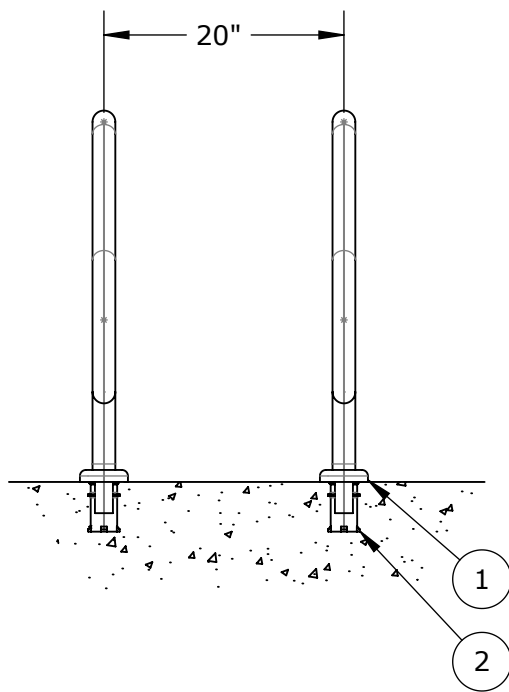

FIGURE 4 GRAB RAIL (PAIR)

1. (2) ESCUTCHEON INCLUDED W/ COATING OPTIONS ONLY
2. (2) ANCHOR NOT INCLUDED

! THE INTENT OF THIS SUBMITTAL IS TO PROVIDE PRODUCT DATA ONLY.
PLEASE VERIFY WITH A REPRESENTATIVE AT INTER-FAB FOR PROJECT SPECIFIC REQUIREMENTS

PC POWDER COAT	PLEASE CALL CUSTOMER SERVICE FOR SPECIFIC COMMERCIAL RAIL COATING AVAILABILITY
TP THERMO PLASTIC	
MG MARINE GRADE	

ENGINEERING DATA

PRODUCT: FIGURE 4 GRAB RAIL (PAIR)

PRODUCT#: G3D065

CREATED: 6/23/2016

MATERIAL: 1.90 x .065

ICA | **INTER-FAB**
commercial aquatics