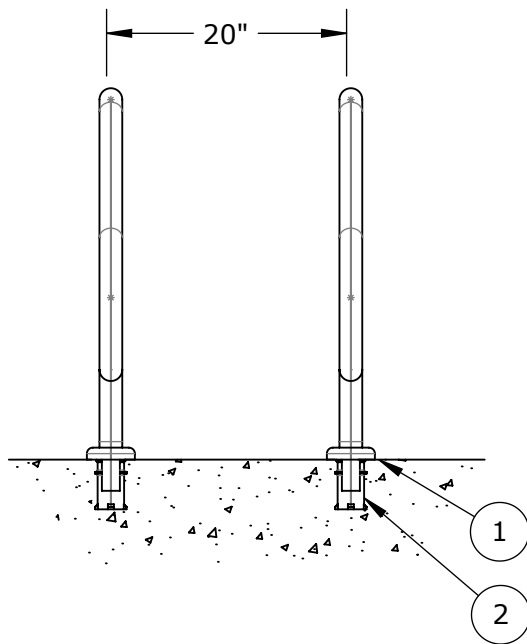

FIGURE 4 GRAB RAIL (PAIR)

1. (2) ESCUTCHEON INCLUDED W/ COATING OPTIONS ONLY
2. (2) ANCHOR NOT INCLUDED

THE INTENT OF THIS SUBMITTAL IS TO PROVIDE PRODUCT DATA ONLY.
PLEASE VERIFY WITH A REPRESENTATIVE AT INTER-FAB FOR PROJECT SPECIFIC REQUIREMENTS

PC POWDER COAT	PLEASE CALL CUSTOMER SERVICE FOR SPECIFIC COMMERCIAL RAIL COATING AVAILABILITY
TP THERMO PLASTIC	
MG MARINE GRADE	

ENGINEERING DATA

PRODUCT: FIGURE 4 GRAB RAIL (PAIR)

PRODUCT#: G3D109

CREATED: 7/6/2016

MATERIAL: 1.90 x .109

ICA | **INTER-FAB**
commercial aquatics