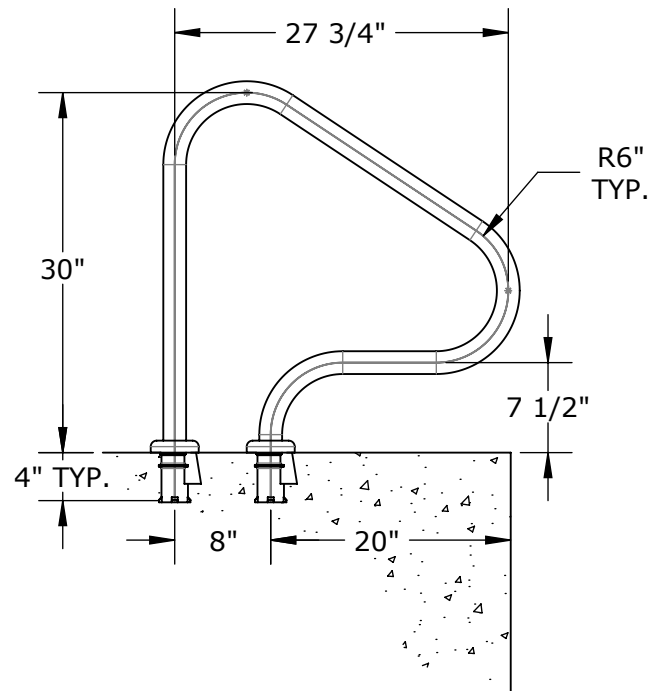

FIGURE 4 GRAB RAIL (PAIR)

1. (2) ESCUTCHEON INCLUDED W/ COATING OPTIONS ONLY
2. (2) ANCHOR NOT INCLUDED

THE INTENT OF THIS SUBMITTAL IS TO PROVIDE PRODUCT DATA ONLY.
PLEASE VERIFY WITH A REPRESENTATIVE AT INTER-FAB FOR PROJECT SPECIFIC REQUIREMENTS

PC POWDER COAT	PLEASE CALL CUSTOMER SERVICE FOR SPECIFIC COMMERCIAL RAIL COATING AVAILABILITY
TP THERMO PLASTIC	
MG MARINE GRADE	

ENGINEERING DATA

PRODUCT: FIGURE 4 GRAB RAIL (PAIR)

PRODUCT#: G3D109

CREATED: 7/6/2016

MATERIAL: 1.90 x .109

ICA | **INTER-FAB**
commercial aquatics