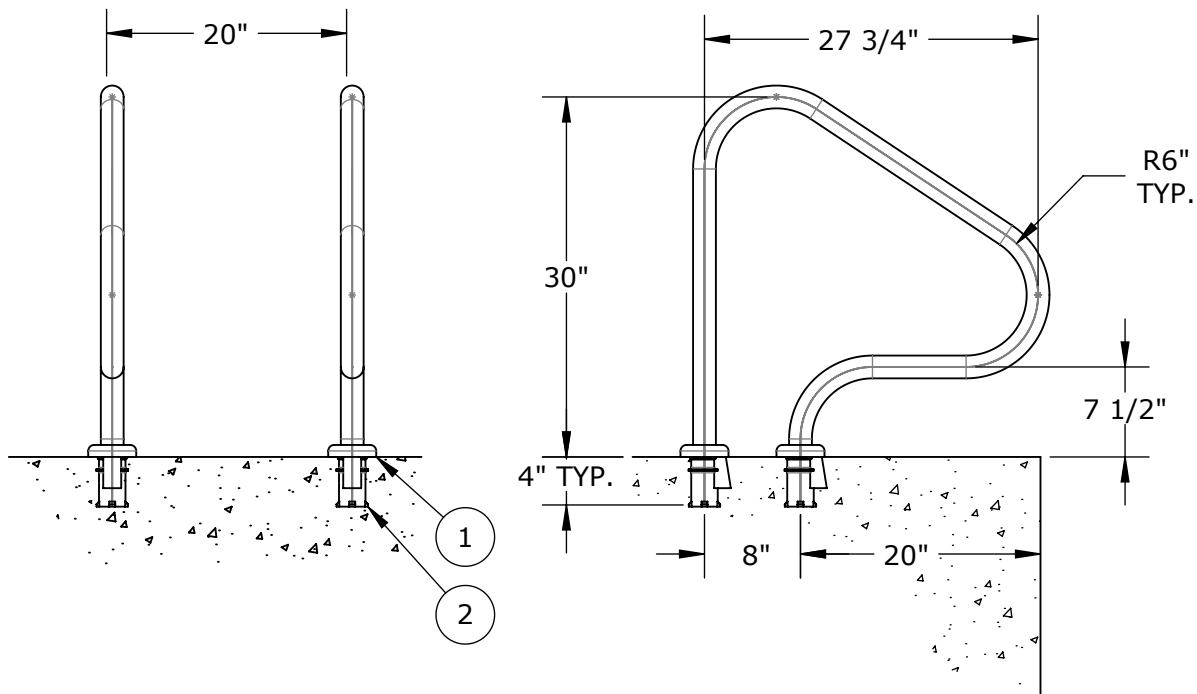

FIGURE 4 GRAB RAIL (PAIR)

1. (2) ESCUTCHEON INCLUDED W/ COATING OPTIONS ONLY
2. (2) ANCHOR NOT INCLUDED

THE INTENT OF THIS SUBMITTAL IS TO PROVIDE PRODUCT DATA ONLY.
PLEASE VERIFY WITH A REPRESENTATIVE AT INTER-FAB FOR PROJECT SPECIFIC REQUIREMENTS

PC POWDER COAT	PLEASE CALL CUSTOMER SERVICE FOR SPECIFIC COMMERCIAL RAIL COATING AVAILABILITY
TP THERMO PLASTIC	
MG MARINE GRADE	

ENGINEERING DATA

PRODUCT: FIGURE 4 GRAB RAIL (PAIR)

PRODUCT#: G3D145

CREATED: 7/6/2016

MATERIAL: 1.90 x .145

ICA | **INTER-FAB**
commercial aquatics