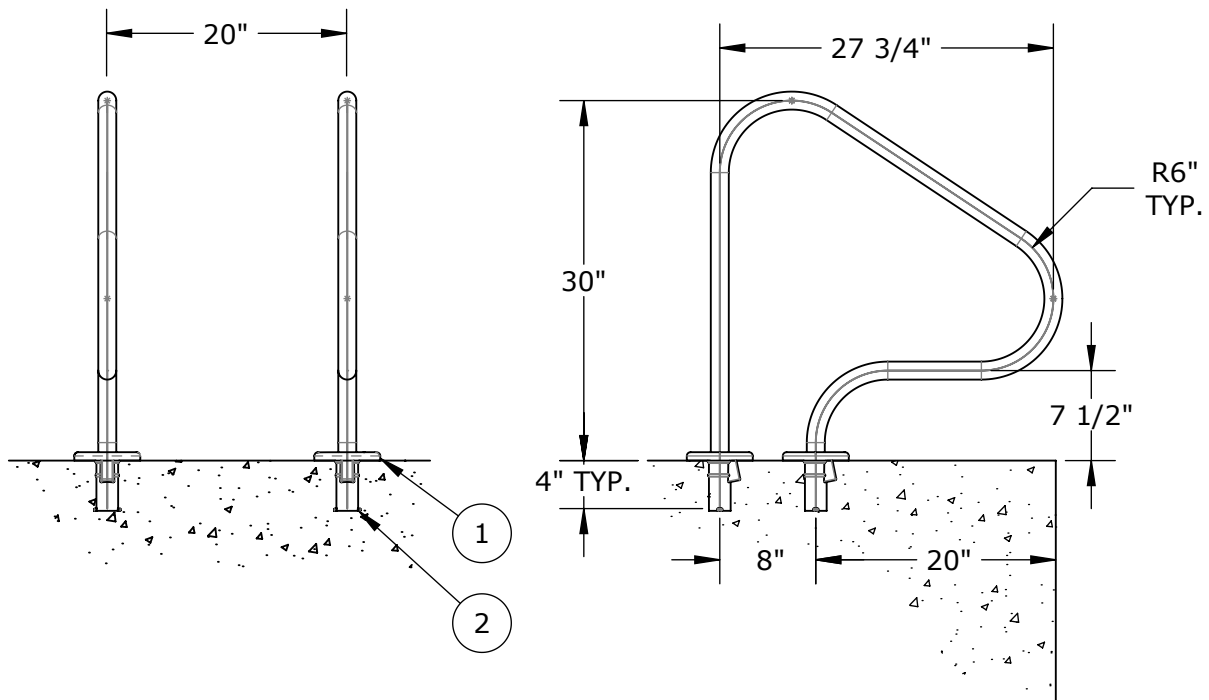

FIGURE 4 GRAB RAIL (PAIR)

1. (2) ESCUTCHEON INCLUDED W/ COATING OPTIONS ONLY
2. (2) ANCHOR NOT INCLUDED

! THE INTENT OF THIS SUBMITTAL IS TO PROVIDE PRODUCT DATA ONLY.
PLEASE VERIFY WITH A REPRESENTATIVE AT INTER-FAB FOR PROJECT SPECIFIC REQUIREMENTS

PC POWDER COAT	PLEASE CALL CUSTOMER SERVICE FOR SPECIFIC COMMERCIAL RAIL COATING AVAILABILITY
TP THERMO PLASTIC	
MG MARINE GRADE	

ENGINEERING DATA

PRODUCT: FIGURE 4 GRAB RAIL (PAIR)

PRODUCT#: G3D1.50

CREATED: 7/6/2016

MATERIAL: 1.50 x .120

ICA | **INTER-FAB**
commercial aquatics